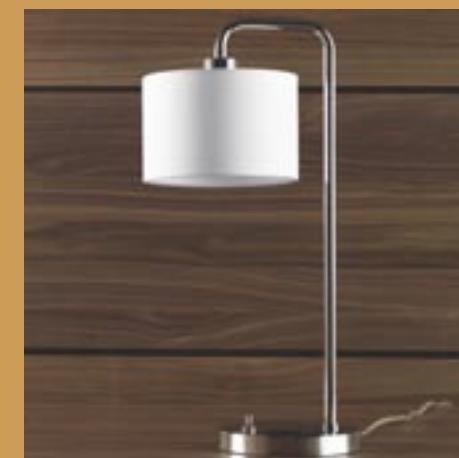

Brighter Days

5

6

7

13

14

15

1: \$329 Triple pendant, white fabric shade. Ø20½". 2: \$229 Shower floor lamp, chrome. Available with black or white fabric shade. H55xØ11¾". 3: \$429 Shower Mega floor lamp, chrome. Available with black or white fabric shade. H67xØ20½". 4: from \$99 Dane Mini or Maxi table lamp, oil-treated solid oak/white fabric shade. H11¾xW8¼ / H11¾xW15". 5: from \$119 Oval table lamp, white plastic/white PVC. H13¾/17¾". 6: \$259 Cassiopeia table lamp, chrome/white PVC. H12½". from \$129 Cassiopeia pendant, white PVC. Ø11/19¾". 7: \$149 Comet pendant, white PVC. Ø15¾".

8: Crystal pendant, chrome with glass prisms. L39¾". 9: Firenze 6-light chandelier with prisms, glass. 10: \$379 Trombone floor lamp, chrome/black fabric shade. H58¾". 11: from \$179 Berlin table or floor lamp, stainless steel/white fabric shade. H13¾/37½". 12: \$219 Dublin table lamp, aluminum. Available with black or white fabric shade. H20". 13: \$99 Square table lamp, chrome/white fabric shade. H26½". 14: from \$79 Cone table or floor lamp, white cotton shade. H12/35½". 15: \$149 Shower table lamp, chrome. Available with black or white fabric shade. H19¾xØ11¾".