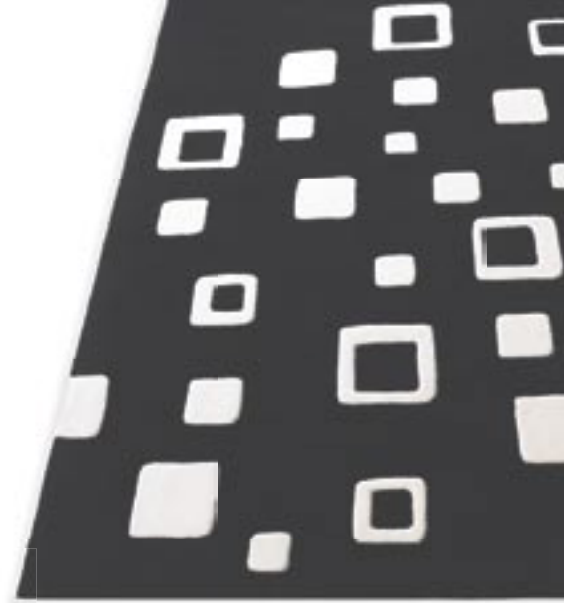

Black and White

For a trendy, yet timeless look, add some edge to your living space by using the cool contrasts of black or white.

1

2

3

4

5

6

7

8

1: \$59 Vase, white wood look. H31½". \$79 Vase, black glass. H31½". 2: from \$5 Mugs, white porcelain. Available in different designs. 3: \$21 Picture frame, white wood. Ø8¼". \$18 Picture frame, black leather look. H7¾xW6xD1¼". 4: from \$699 Cube rug, 100% black wool with white squares. W55xL78¾ / W67xL94½ / W78¾xL118". 5: from \$29 Storage boxes, leather look. Available in black or red. H4½xØ7 / H6xØ9¼ / H6½xØ10¾". 6: from \$39 Storage basket, woven paper, white. H8xØ11¼ / H9xØ14¼ / H11xØ16½". 7: \$109 Vase, black wire. H27½". 8: Flower pendant, chrome with glass shades. Ø15¾".

Brighter Days

5

6

7

13

14

15

1: \$329 Triple pendant, white fabric shade. Ø20½". 2: \$229 Shower floor lamp, chrome. Available with black or white fabric shade. H55xØ11¾". 3: \$429 Shower Mega floor lamp, chrome. Available with black or white fabric shade. H67xØ20½". 4: from \$99 Dane Mini or Maxi table lamp, oil-treated solid oak/white fabric shade. H11¾xW8¼ / H11¾xW15". 5: from \$119 Oval table lamp, white plastic/white PVC. H13¾/17¾". 6: \$259 Cassiopeia table lamp, chrome/white PVC. H12½". from \$129 Cassiopeia pendant, white PVC. Ø11/19¾". 7: \$149 Comet pendant, white PVC. Ø15¾".