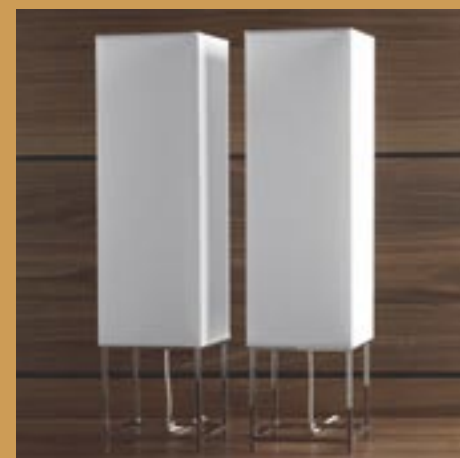

Brighter Days

5

6

7

13

14

15

1: \$329 Triple pendant, white fabric shade. Ø20½". 2: \$229 Shower floor lamp, chrome. Available with black or white fabric shade. H55xØ11¾". 3: \$429 Shower Mega floor lamp, chrome. Available with black or white fabric shade. H67xØ20½". 4: from \$99 Dane Mini or Maxi table lamp, oil-treated solid oak/white fabric shade. H11¾xW8¼ / H11¾xW15". 5: from \$119 Oval table lamp, white plastic/white PVC. H13¾/17¾". 6: \$259 Cassiopeia table lamp, chrome/white PVC. H12½". from \$129 Cassiopeia pendant, white PVC. Ø11/19¾". 7: \$149 Comet pendant, white PVC. Ø15¾".

8: Crystal pendant, chrome with glass prisms. L39¾". 9: Firenze 6-light chandelier with prisms, glass. 10: \$379 Trombone floor lamp, chrome/black fabric shade. H58¾". 11: from \$179 Berlin table or floor lamp, stainless steel/white fabric shade. H13¾/37½". 12: \$219 Dublin table lamp, aluminum. Available with black or white fabric shade. H20". 13: \$99 Square table lamp, chrome/white fabric shade. H26½". 14: from \$79 Cone table or floor lamp, white cotton shade. H12/35½". 15: \$149 Shower table lamp, chrome. Available with black or white fabric shade. H19¾xØ11¾".