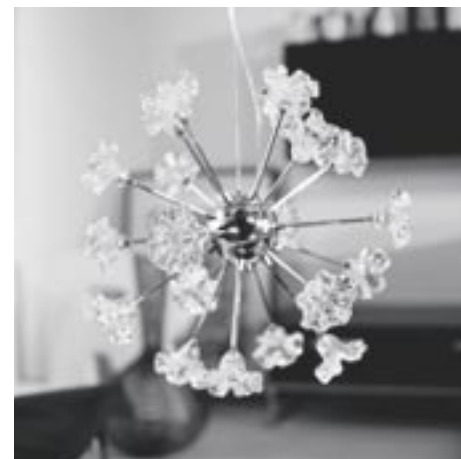

7

8

1: \$59 Vase, white wood look. H31½". \$79 Vase, black glass. H31½". 2: from \$5 Mugs, white porcelain. Available in different designs. 3: \$21 Picture frame, white wood. Ø8¼". \$18 Picture frame, black leather look. H7¾xW6xD1¼". 4: from \$699 Cube rug, 100% black wool with white squares. W55xL78¾ / W67xL94½ / W78¾xL118". 5: from \$29 Storage boxes, leather look. Available in black or red. H4½xØ7 / H6xØ9¼ / H6½xØ10¾". 6: from \$39 Storage basket, woven paper, white. H8xØ11¼ / H9xØ14¼ / H11xØ16½". 7: \$109 Vase, black wire. H27½". 8: Flower pendant, chrome with glass shades. Ø15¾".