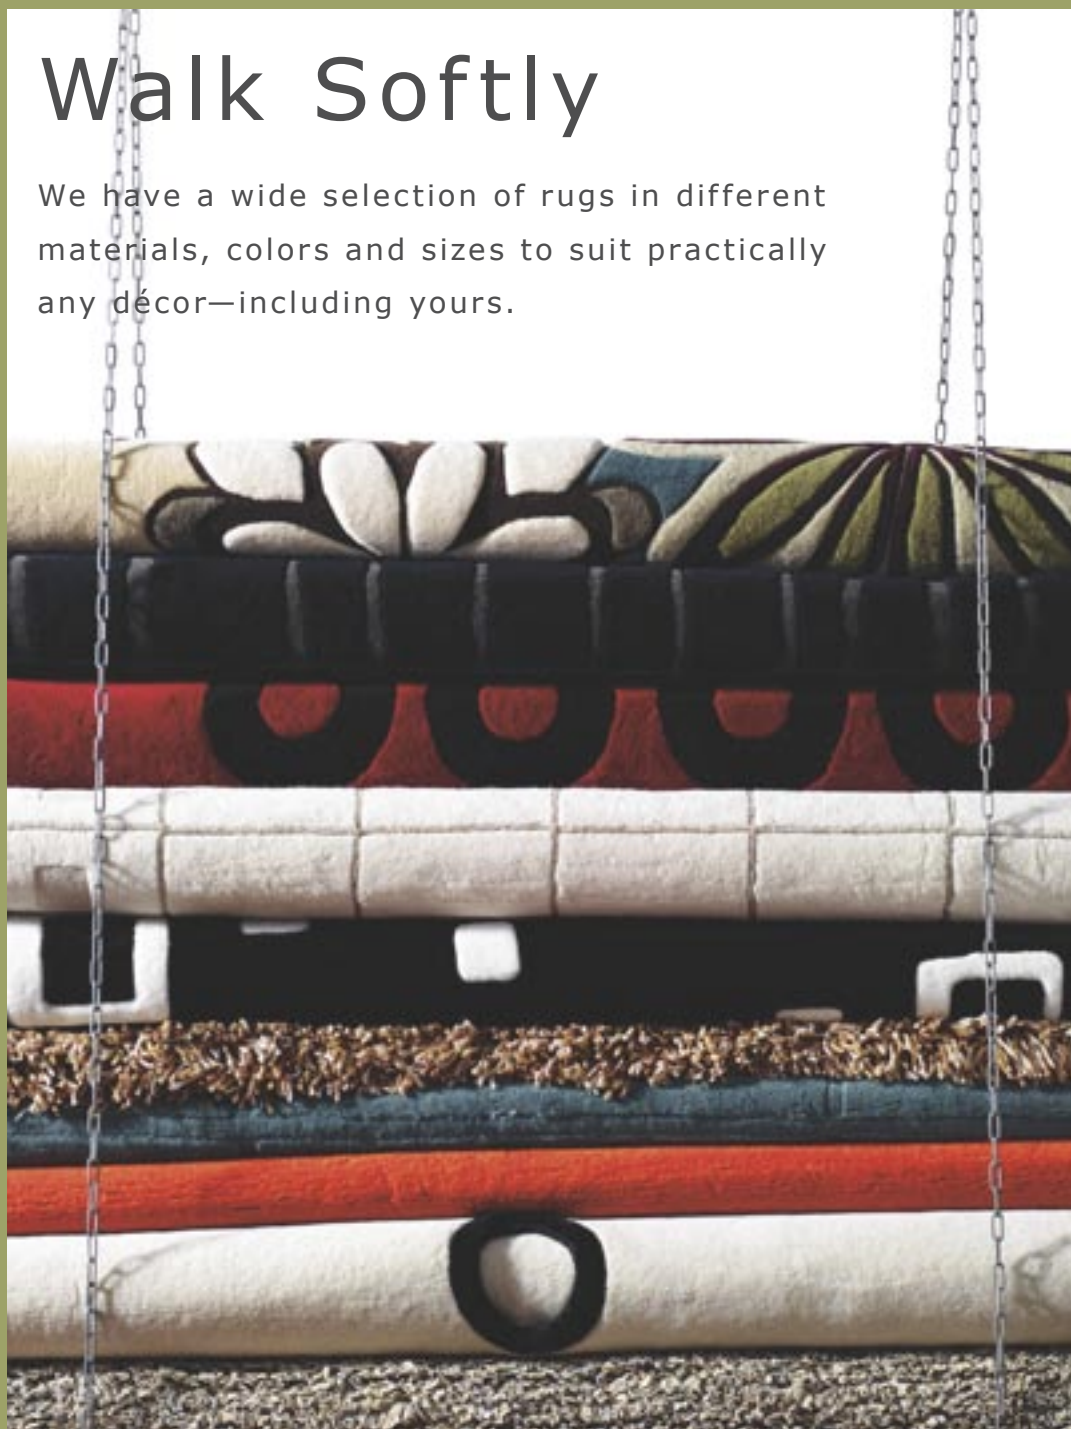

Walk Softly

We have a wide selection of rugs in different materials, colors and sizes to suit practically any décor—including yours.