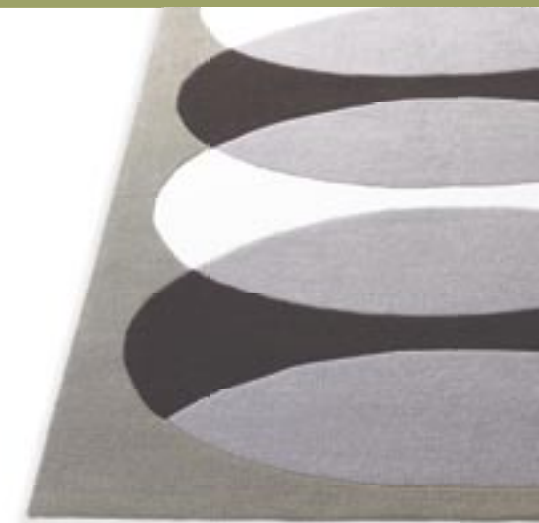

from $399 Chain rug, gray with lavender, black and white patterns. W55xL78¾ / W67xL94½ / W78¾xL118".